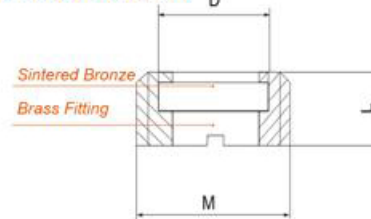

SBE

Overall Dimension

Model	L	S
1/8" BSP	22.0	11
1/4" BSP	35.0	14
3/8" BSP	38.0	17
1/2" BSP	47.0	22
3/4" BSP	57.0	27
1" BSP	73.0	34
1 1/4" BSP	83.0	43
1 1/2" BSP	93.0	51

SP

Overall Dimension

Model	L	D
1/8" BSP	5.0	06
1/4" BSP	6.0	08
3/8" BSP	7.0	10
1/2" BSP	8.0	15
3/4" BSP	9.0	20
1" BSP	10.0	26

SSA

Overall Dimension

Model	L	S
1/8" BSP	28.0	12
1/4" BSP	33.0	15
3/8" BSP	38.0	19
1/2" BSP	45.0	23
3/4" BSP	55.0	30
1" BSP	68.0	36

E

Overall Dimension

Model	L	S
1/8" BSP	29.0	13
1/4" BSP	34.0	17
3/8" BSP	37.0	22
1/2" BSP	44.0	27
3/4" BSP	53.0	32
1" BSP	65.0	41

SBM

Overall Dimension

Model	L	S
1/8" BSP	11.0	11
1/4" BSP	16.0	14
3/8" BSP	19.0	17
1/2" BSP	22.0	22
3/4" BSP	25.0	27
1" BSP	33.0	33

SDV

Overall Dimension

Model	L	S
1/8" BSP	15.0	13
1/4" BSP	20.0	16
3/8" BSP	20.0	19
1/2" BSP	22.0	24
3/4" BSP	24.0	30
1" BSP	27.0	36

SAE

Overall Dimension

Model	L	D
1/8" BSP	76	47
1/4" BSP	101	47
3/8" BSP	120	66
1/2" BSP	139	82
3/4" BSP	171	45
1" BSP	203	98

SU

Overall Dimension

Model	L	D
1/8" BSP	33.0	16
1/4" BSP	43.0	20
3/8" BSP	56.0	24
1/2" BSP	56.0	24
3/4" BSP	112.0	48
1" BSP	112.0	48