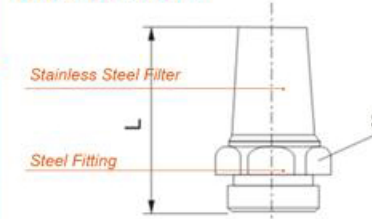

SBE

Overall Dimension

Model	L	S
1/8" BSP	22.0	11
1/4" BSP	35.0	14
3/8" BSP	38.0	17
1/2" BSP	47.0	22
3/4" BSP	57.0	27
1" BSP	73.0	34
1 1/4" BSP	83.0	43
1 1/2" BSP	93.0	51

SP

Overall Dimension

Model	L	D
1/8" BSP	5.0	06
1/4" BSP	6.0	08
3/8" BSP	7.0	10
1/2" BSP	8.0	15
3/4" BSP	9.0	20
1" BSP	10.0	26

SSA

Overall Dimension

Model	L	S
1/8" BSP	28.0	12
1/4" BSP	33.0	15
3/8" BSP	38.0	19
1/2" BSP	45.0	23
3/4" BSP	55.0	30
1" BSP	68.0	36

E

Overall Dimension

Model	L	S
1/8" BSP	29.0	13
1/4" BSP	34.0	17
3/8" BSP	37.0	22
1/2" BSP	44.0	27
3/4" BSP	53.0	32
1" BSP	65.0	41

SBM

Overall Dimension

Model	L	S
1/8" BSP	11.0	11
1/4" BSP	16.0	14
3/8" BSP	19.0	17
1/2" BSP	22.0	22
3/4" BSP	25.0	27
1" BSP	33.0	33

SDV

Overall Dimension

Model	L	S
1/8" BSP	15.0	13
1/4" BSP	20.0	16
3/8" BSP	20.0	19
1/2" BSP	22.0	24
3/4" BSP	24.0	30
1" BSP	27.0	36