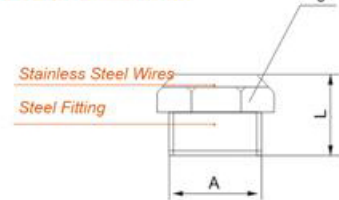

SSA

Overall Dimension

Model	L	S
1/8" BSP	28.0	12
1/4" BSP	33.0	15
3/8" BSP	38.0	19
1/2" BSP	45.0	23
3/4" BSP	55.0	30
1" BSP	68.0	36

E

Overall Dimension

Model	L	S
1/8" BSP	29.0	13
1/4" BSP	34.0	17
3/8" BSP	37.0	22
1/2" BSP	44.0	27
3/4" BSP	53.0	32
1" BSP	65.0	41

SBM

Overall Dimension

Model	L	S
1/8" BSP	11.0	11
1/4" BSP	16.0	14
3/8" BSP	19.0	17
1/2" BSP	22.0	22
3/4" BSP	25.0	27
1" BSP	33.0	33

SDV

Overall Dimension

Model	L	S
1/8" BSP	15.0	13
1/4" BSP	20.0	16
3/8" BSP	20.0	19
1/2" BSP	22.0	24
3/4" BSP	24.0	30
1" BSP	27.0	36

PSU

Overall Dimension

Model	L	D
1/8" BSP	5.0	06
1/4" BSP	6.0	08
3/8" BSP	7.0	10
1/2" BSP	8.0	15
3/4" BSP	9.0	20
1" BSP	10.0	26

PSE

Overall Dimension

Model	L	D
1/8" BSP	29.0	13
1/4" BSP	34.0	17
3/8" BSP	37.0	25
1/2" BSP	44.0	25
3/4" BSP	53.0	37
1" BSP	65.0	48

SSM

Overall Dimension

Model	L	S
1/8" BSP	13.0	12
1/4" BSP	16.0	15
3/8" BSP	19.0	19
1/2" BSP	20.0	23
3/4" BSP	22.0	30
1" BSP	25.0	36

SVA

Overall Dimension

Model	L	S
1/8" BSP	9.5	12
1/4" BSP	11.0	15
3/8" BSP	12.5	19
1/2" BSP	13.5	23
3/4" BSP	17.0	30
1" BSP	20.5	36