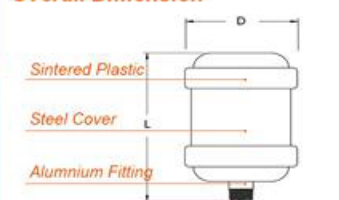

SSM

Overall Dimension

Model	L	S
1/8" BSP	13.0	12
1/4" BSP	16.0	15
3/8" BSP	19.0	19
1/2" BSP	20.0	23
3/4" BSP	22.0	30
1" BSP	25.0	36

SVA

Overall Dimension

Model	L	S
1/8" BSP	9.5	12
1/4" BSP	11.0	15
3/8" BSP	12.5	19
1/2" BSP	13.5	23
3/4" BSP	17.0	30
1" BSP	20.5	36

SAE

Overall Dimension

Model	L	D
1/8" BSP	76	47
1/4" BSP	101	47
3/8" BSP	120	66
1/2" BSP	139	82
3/4" BSP	171	45
1" BSP	203	98

SU

Overall Dimension

Model	L	D
1/8" BSP	33.0	16
1/4" BSP	43.0	20
3/8" BSP	56.0	24
1/2" BSP	56.0	24
3/4" BSP	112.0	48
1" BSP	112.0	48