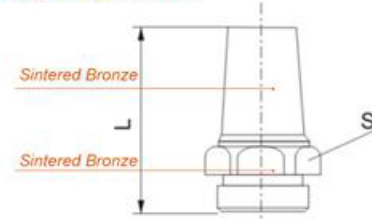

SBE

Overall Dimension

Model	L	S
1/8" BSP	22.0	11
1/4" BSP	35.0	14
3/8" BSP	38.0	17
1/2" BSP	47.0	22
3/4" BSP	57.0	27
1" BSP	73.0	34
1 1/4" BSP	83.0	43
1 1/2" BSP	93.0	51

SP

Overall Dimension

Model	L	D
1/8" BSP	5.0	06
1/4" BSP	6.0	08
3/8" BSP	7.0	10
1/2" BSP	8.0	15
3/4" BSP	9.0	20
1" BSP	10.0	26

SSA

Overall Dimension

Model	L	S
1/8" BSP	28.0	12
1/4" BSP	33.0	15
3/8" BSP	38.0	19
1/2" BSP	45.0	23
3/4" BSP	55.0	30
1" BSP	68.0	36

E

Overall Dimension

Model	L	S
1/8" BSP	29.0	13
1/4" BSP	34.0	17
3/8" BSP	37.0	22
1/2" BSP	44.0	27
3/4" BSP	53.0	32
1" BSP	65.0	41

SBM

Overall Dimension

Model	L	S
1/8" BSP	11.0	11
1/4" BSP	16.0	14
3/8" BSP	19.0	17
1/2" BSP	22.0	22
3/4" BSP	25.0	27
1" BSP	33.0	33

SDV

Overall Dimension

Model	L	S
1/8" BSP	15.0	13
1/4" BSP	20.0	16
3/8" BSP	20.0	19
1/2" BSP	22.0	24
3/4" BSP	24.0	30
1" BSP	27.0	36